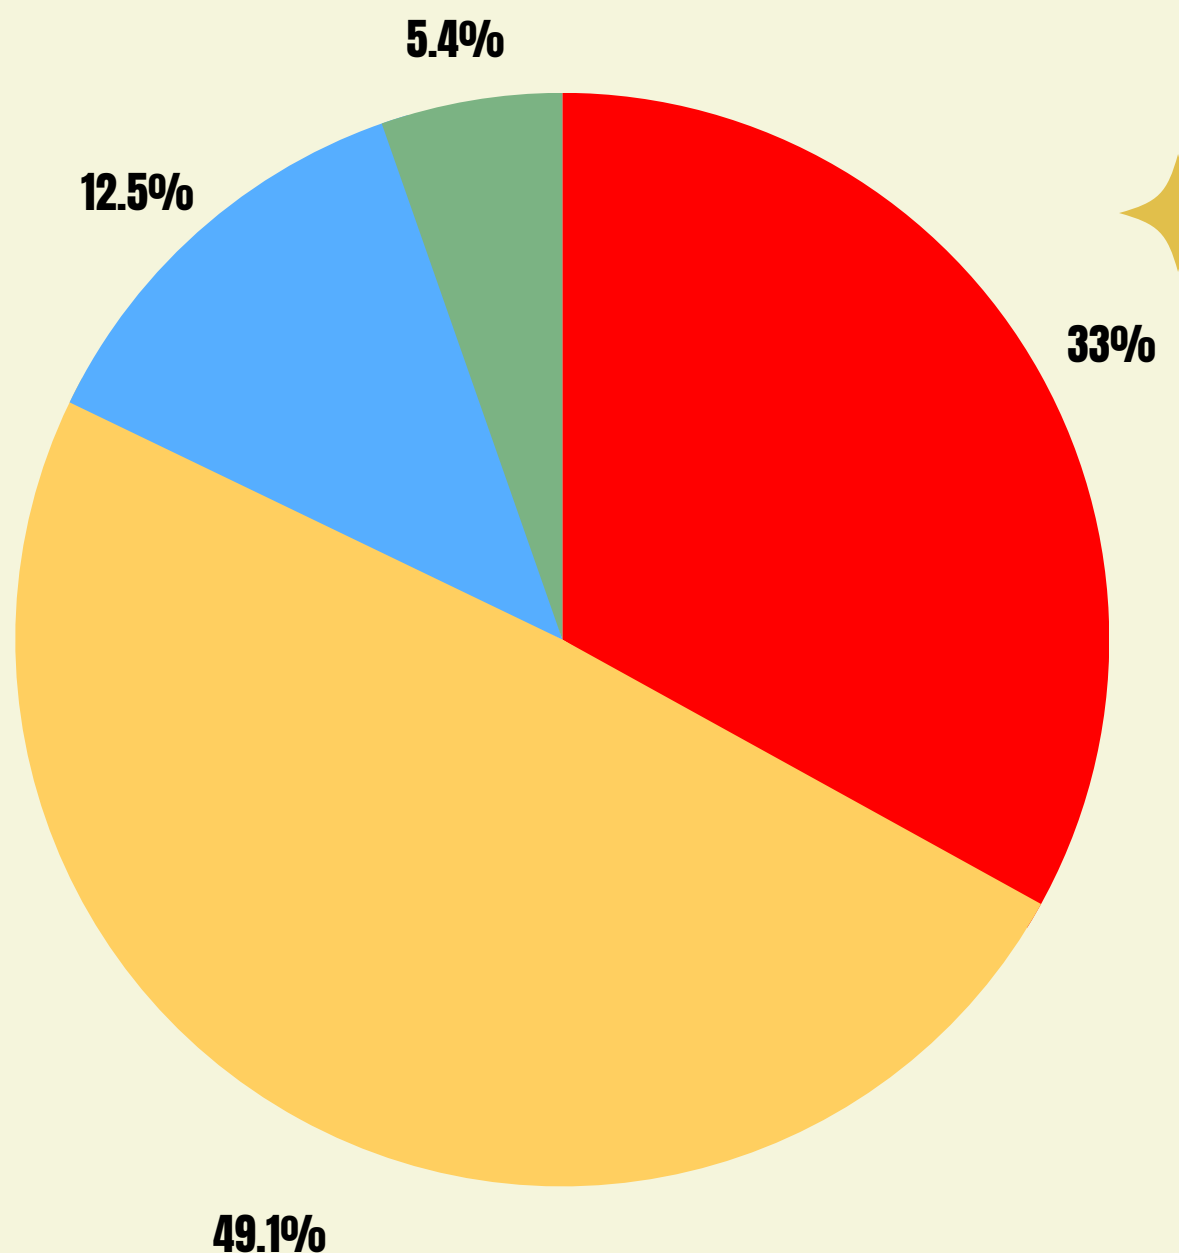

Grade X CBSE RESULTS

WE DREAM SUCCESS

We strive for the best!

Congratulations!

100% RESULT

**92/112 scored above 75%
(82.14% of students scored
above 75%)**

**37/112 scored 90% and above
(33.04% of students scored
above 90%)**

- 90% and above
- 75% - 90%
- 60% - 75%
- < 60%

School Toppers

97.2%

Arjun Pradhan

96.8%

Ashutosh Jha

96.6%

Mihika Maheshwari